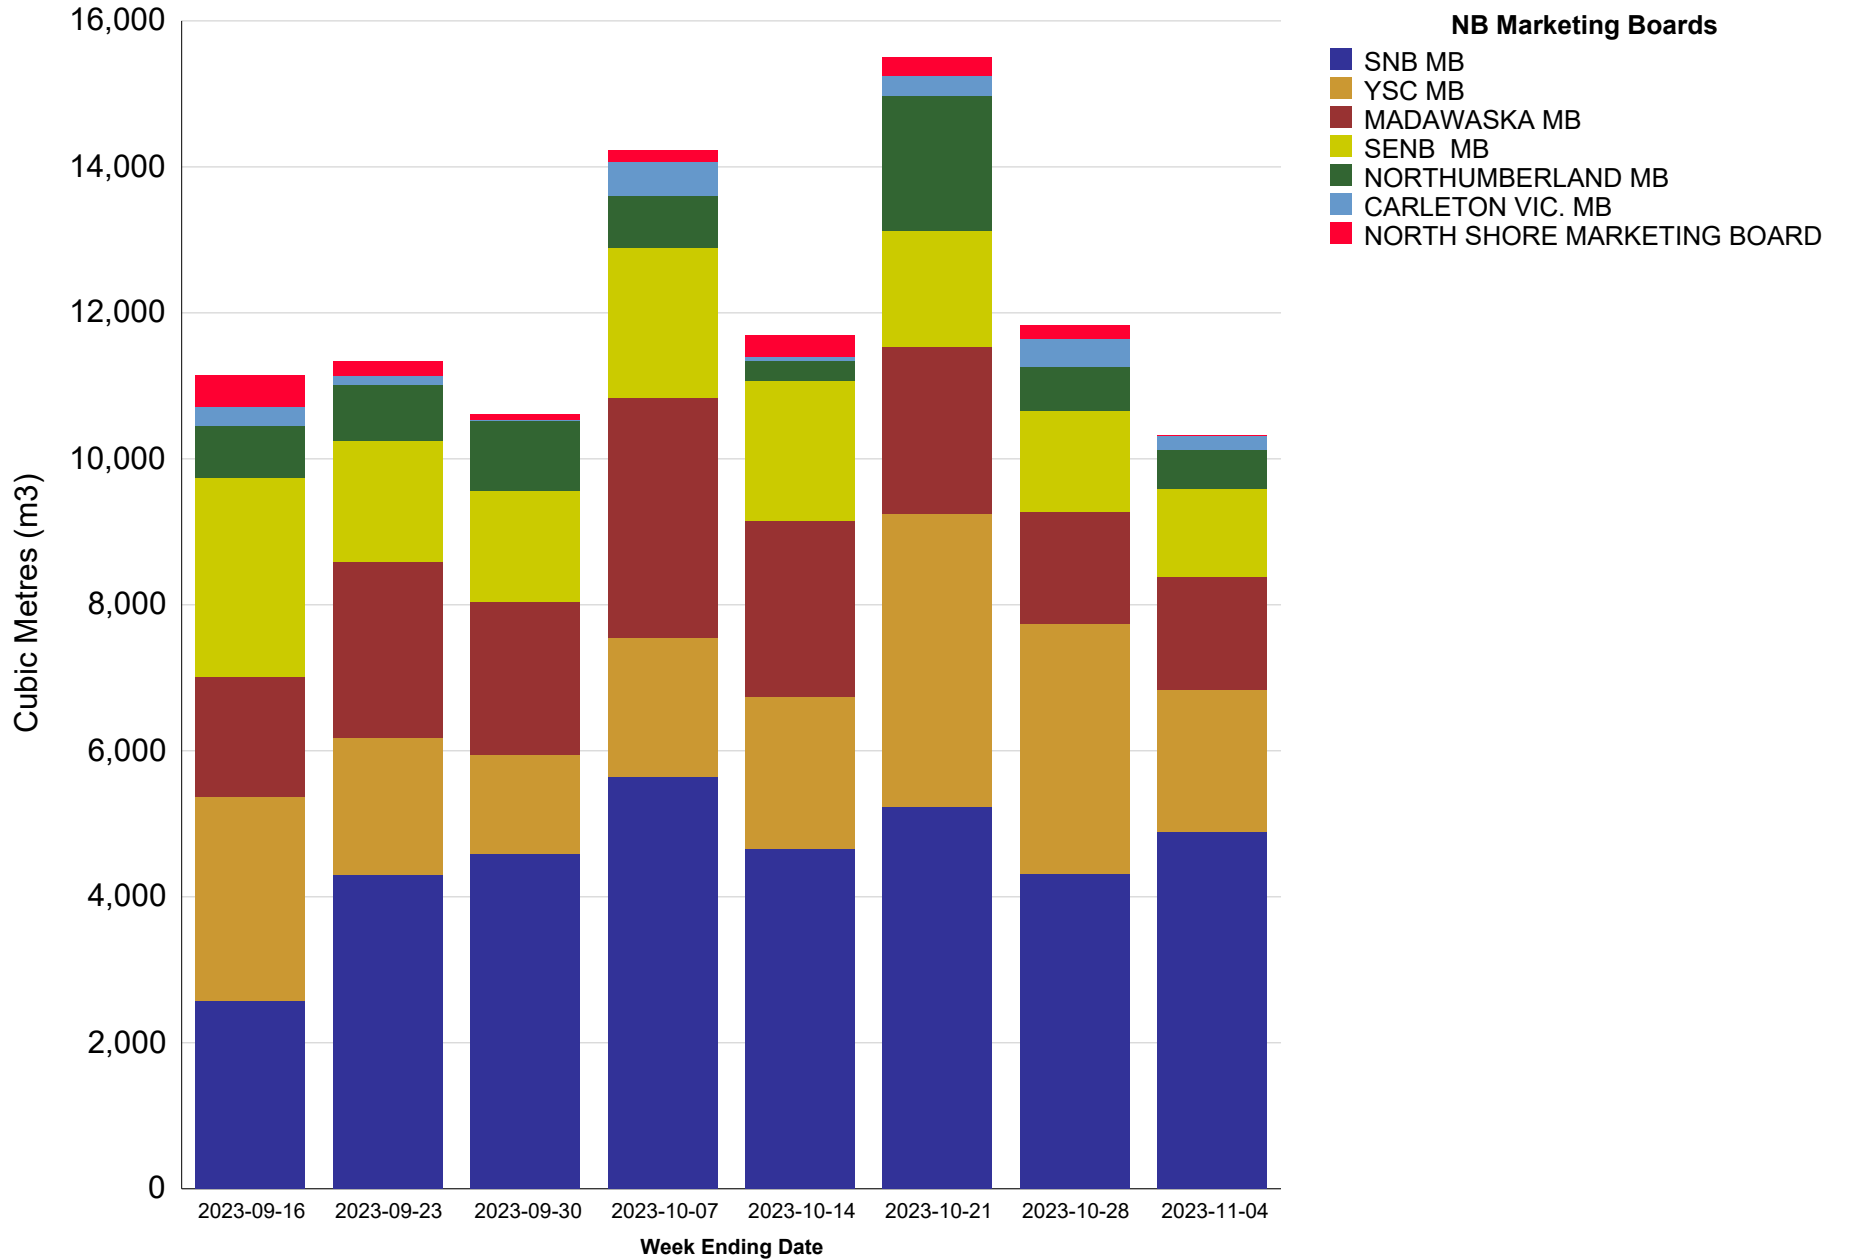

# NB Private Wood Delivered to JDI Mills - Past 8 Weeks - VOLUME

# NB Private Wood Delivered to JDI Mills - Past 8 Weeks - VALUE