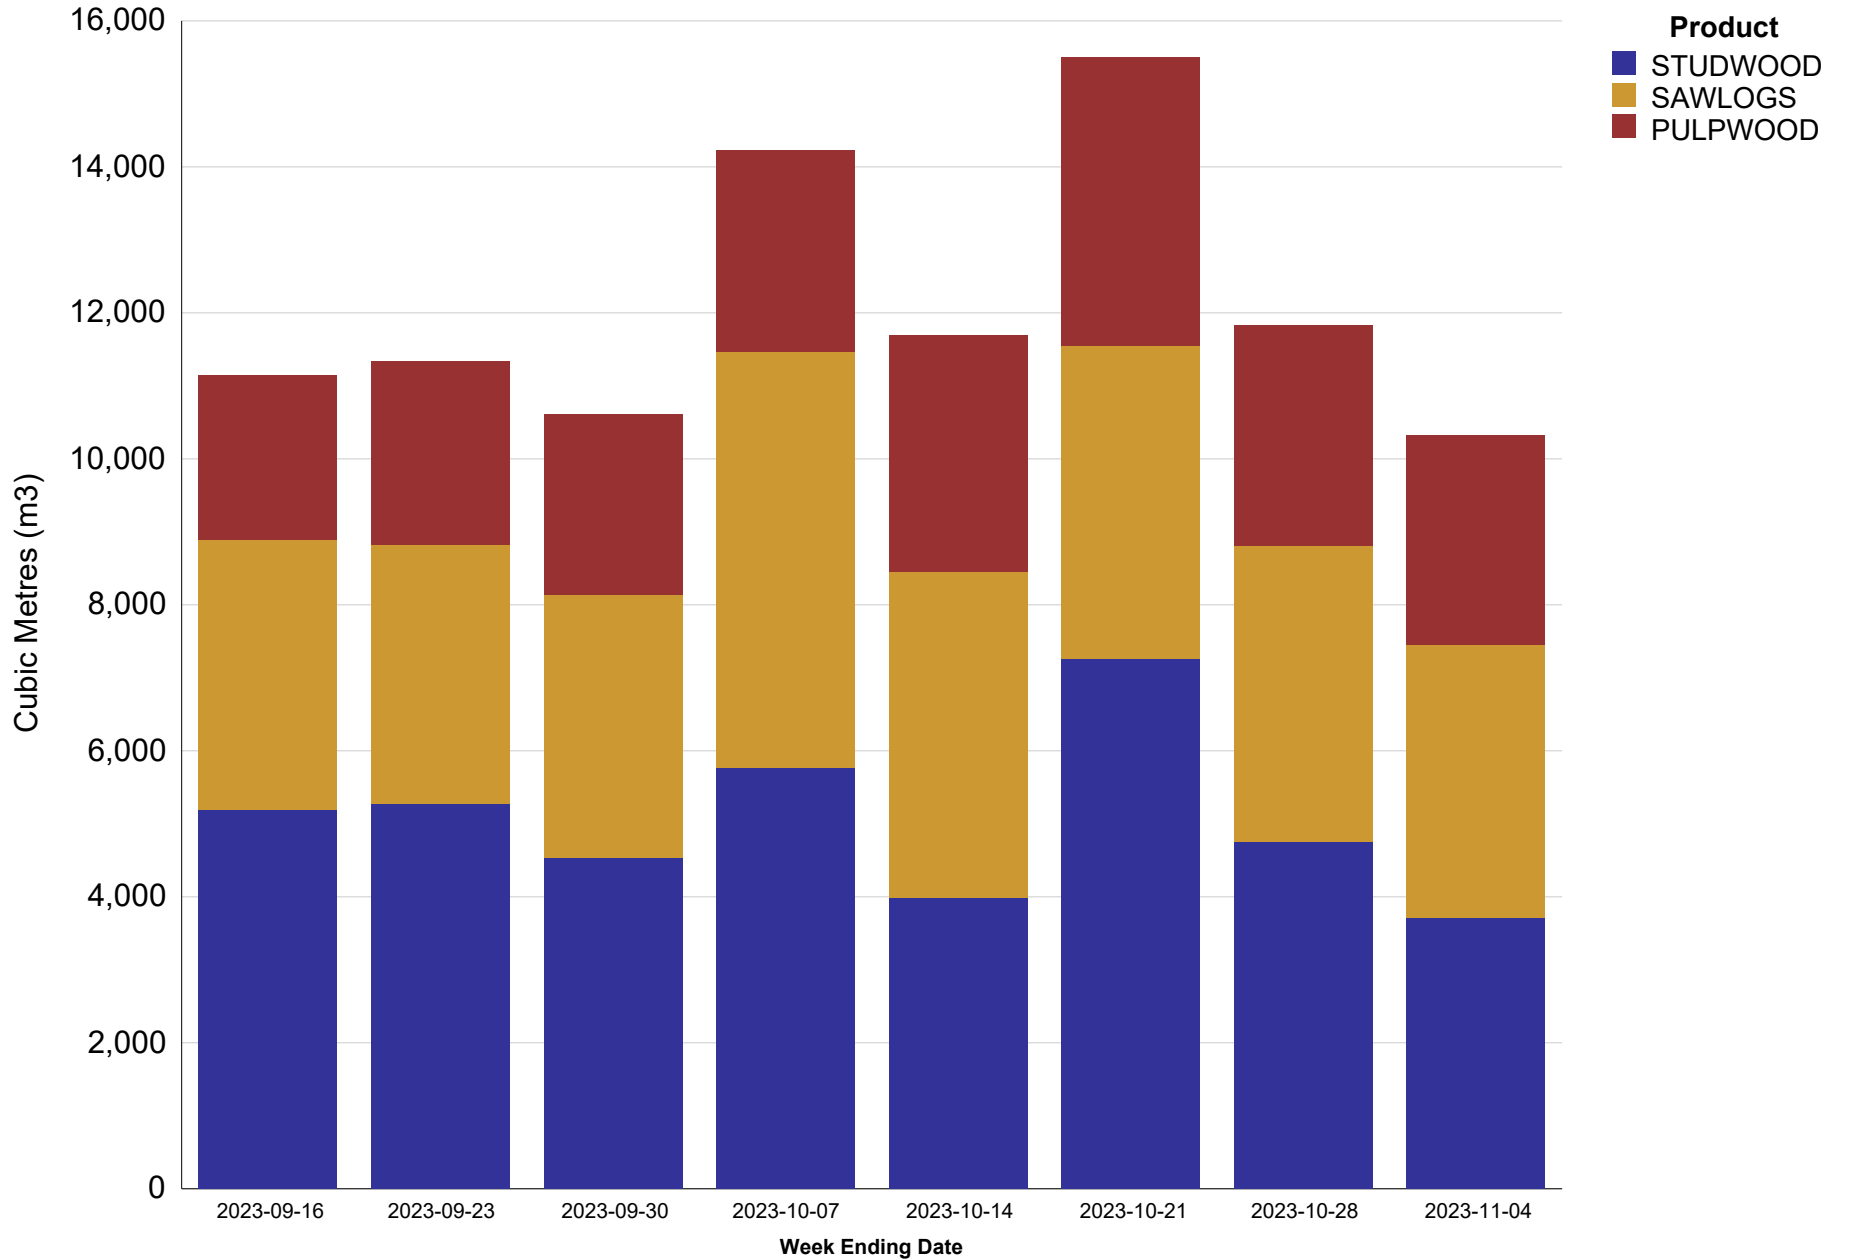

NB Private Wood Delivered to JDI Mills - Past 8 Weeks - PRODUCTS